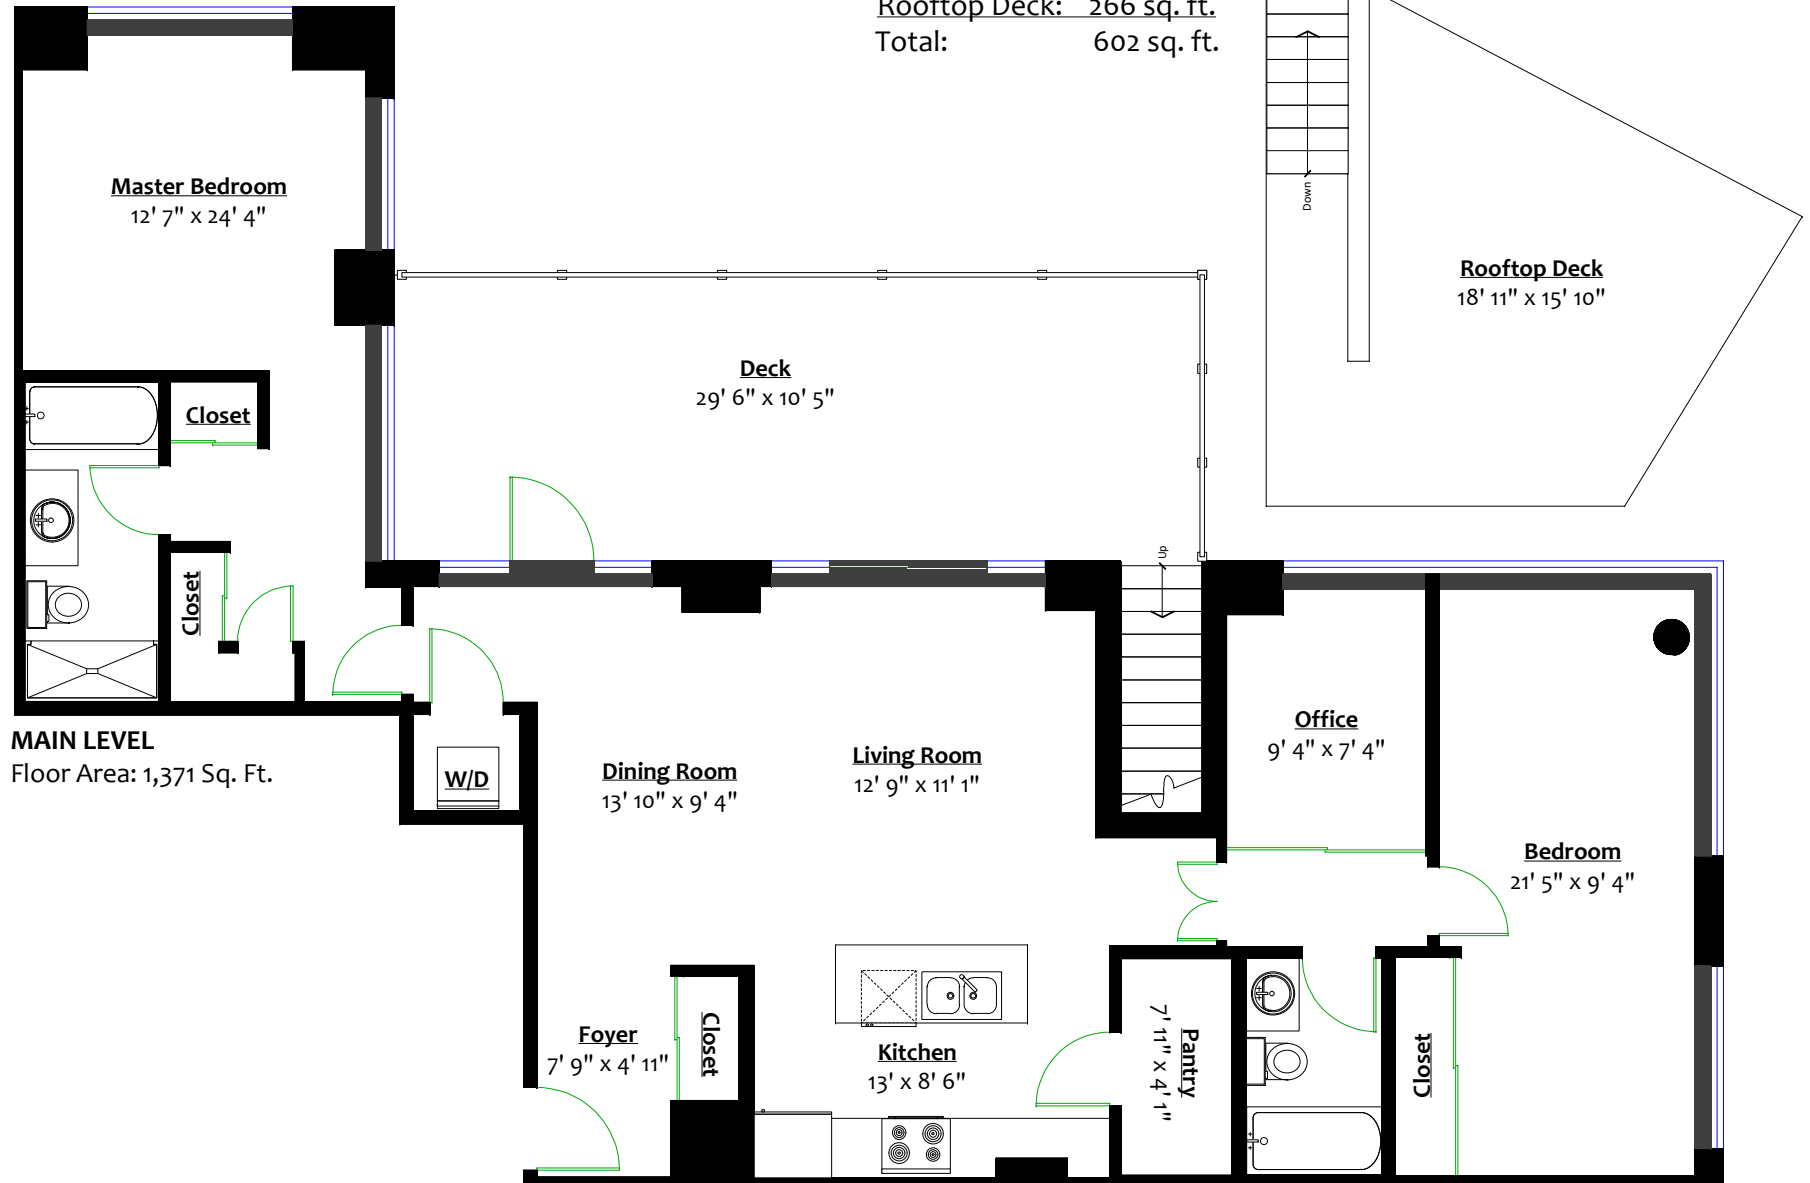

COREY ZACH
Personal Real Estate Corporation
604.551.8547
coreyzach.com

COREY ZACH
REAL SAVVY. REAL ESTATE.
PERSONAL REAL ESTATE CORPORATION
RE/MAX

RE/MAX Crest Realty Westside
1428 West 7th Avenue, Vancouver, BC, V6H 1C1
Office 604.602.1111
Independently Owned and Operated

#1101 – 1887 Crowe Street, Vancouver, B.C.

Totals**

Main Level:	1,371 sq. ft.	Deck:	336 sq. ft.
		Rooftop Deck:	266 sq. ft.
		Total:	602 sq. ft.