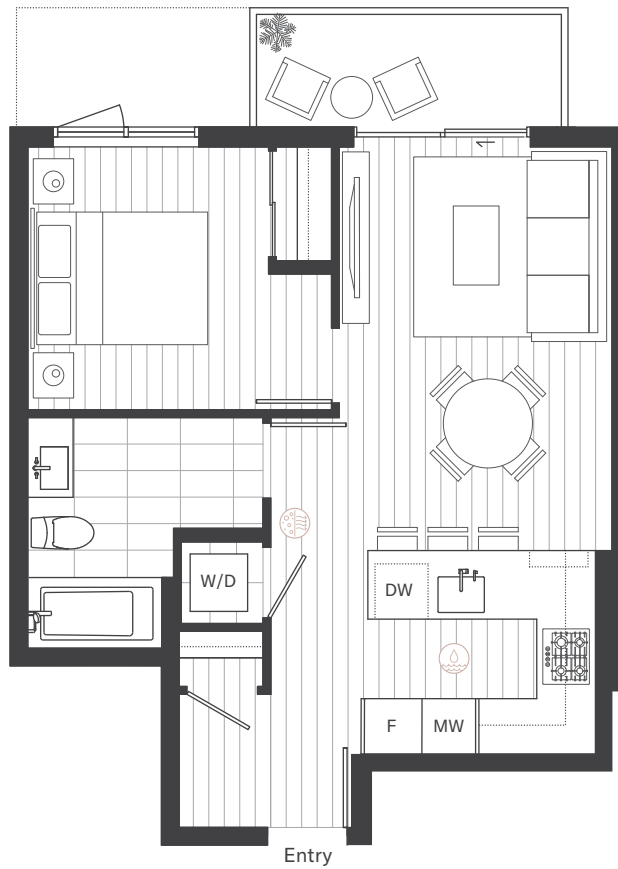

B

1 Bedroom & 1 Bathroom

Interior sqft 534
Exterior sqft 49-78
Total sqft 583-612

02 Wellness Features

filtered water

purified air

METROTOWN

Terrace Level 3

Level 3

Level 4-12

Level 13-16

Level 17-20

Level 21-24

Level 25-27

Level 28-29

Scan to see all floorplans